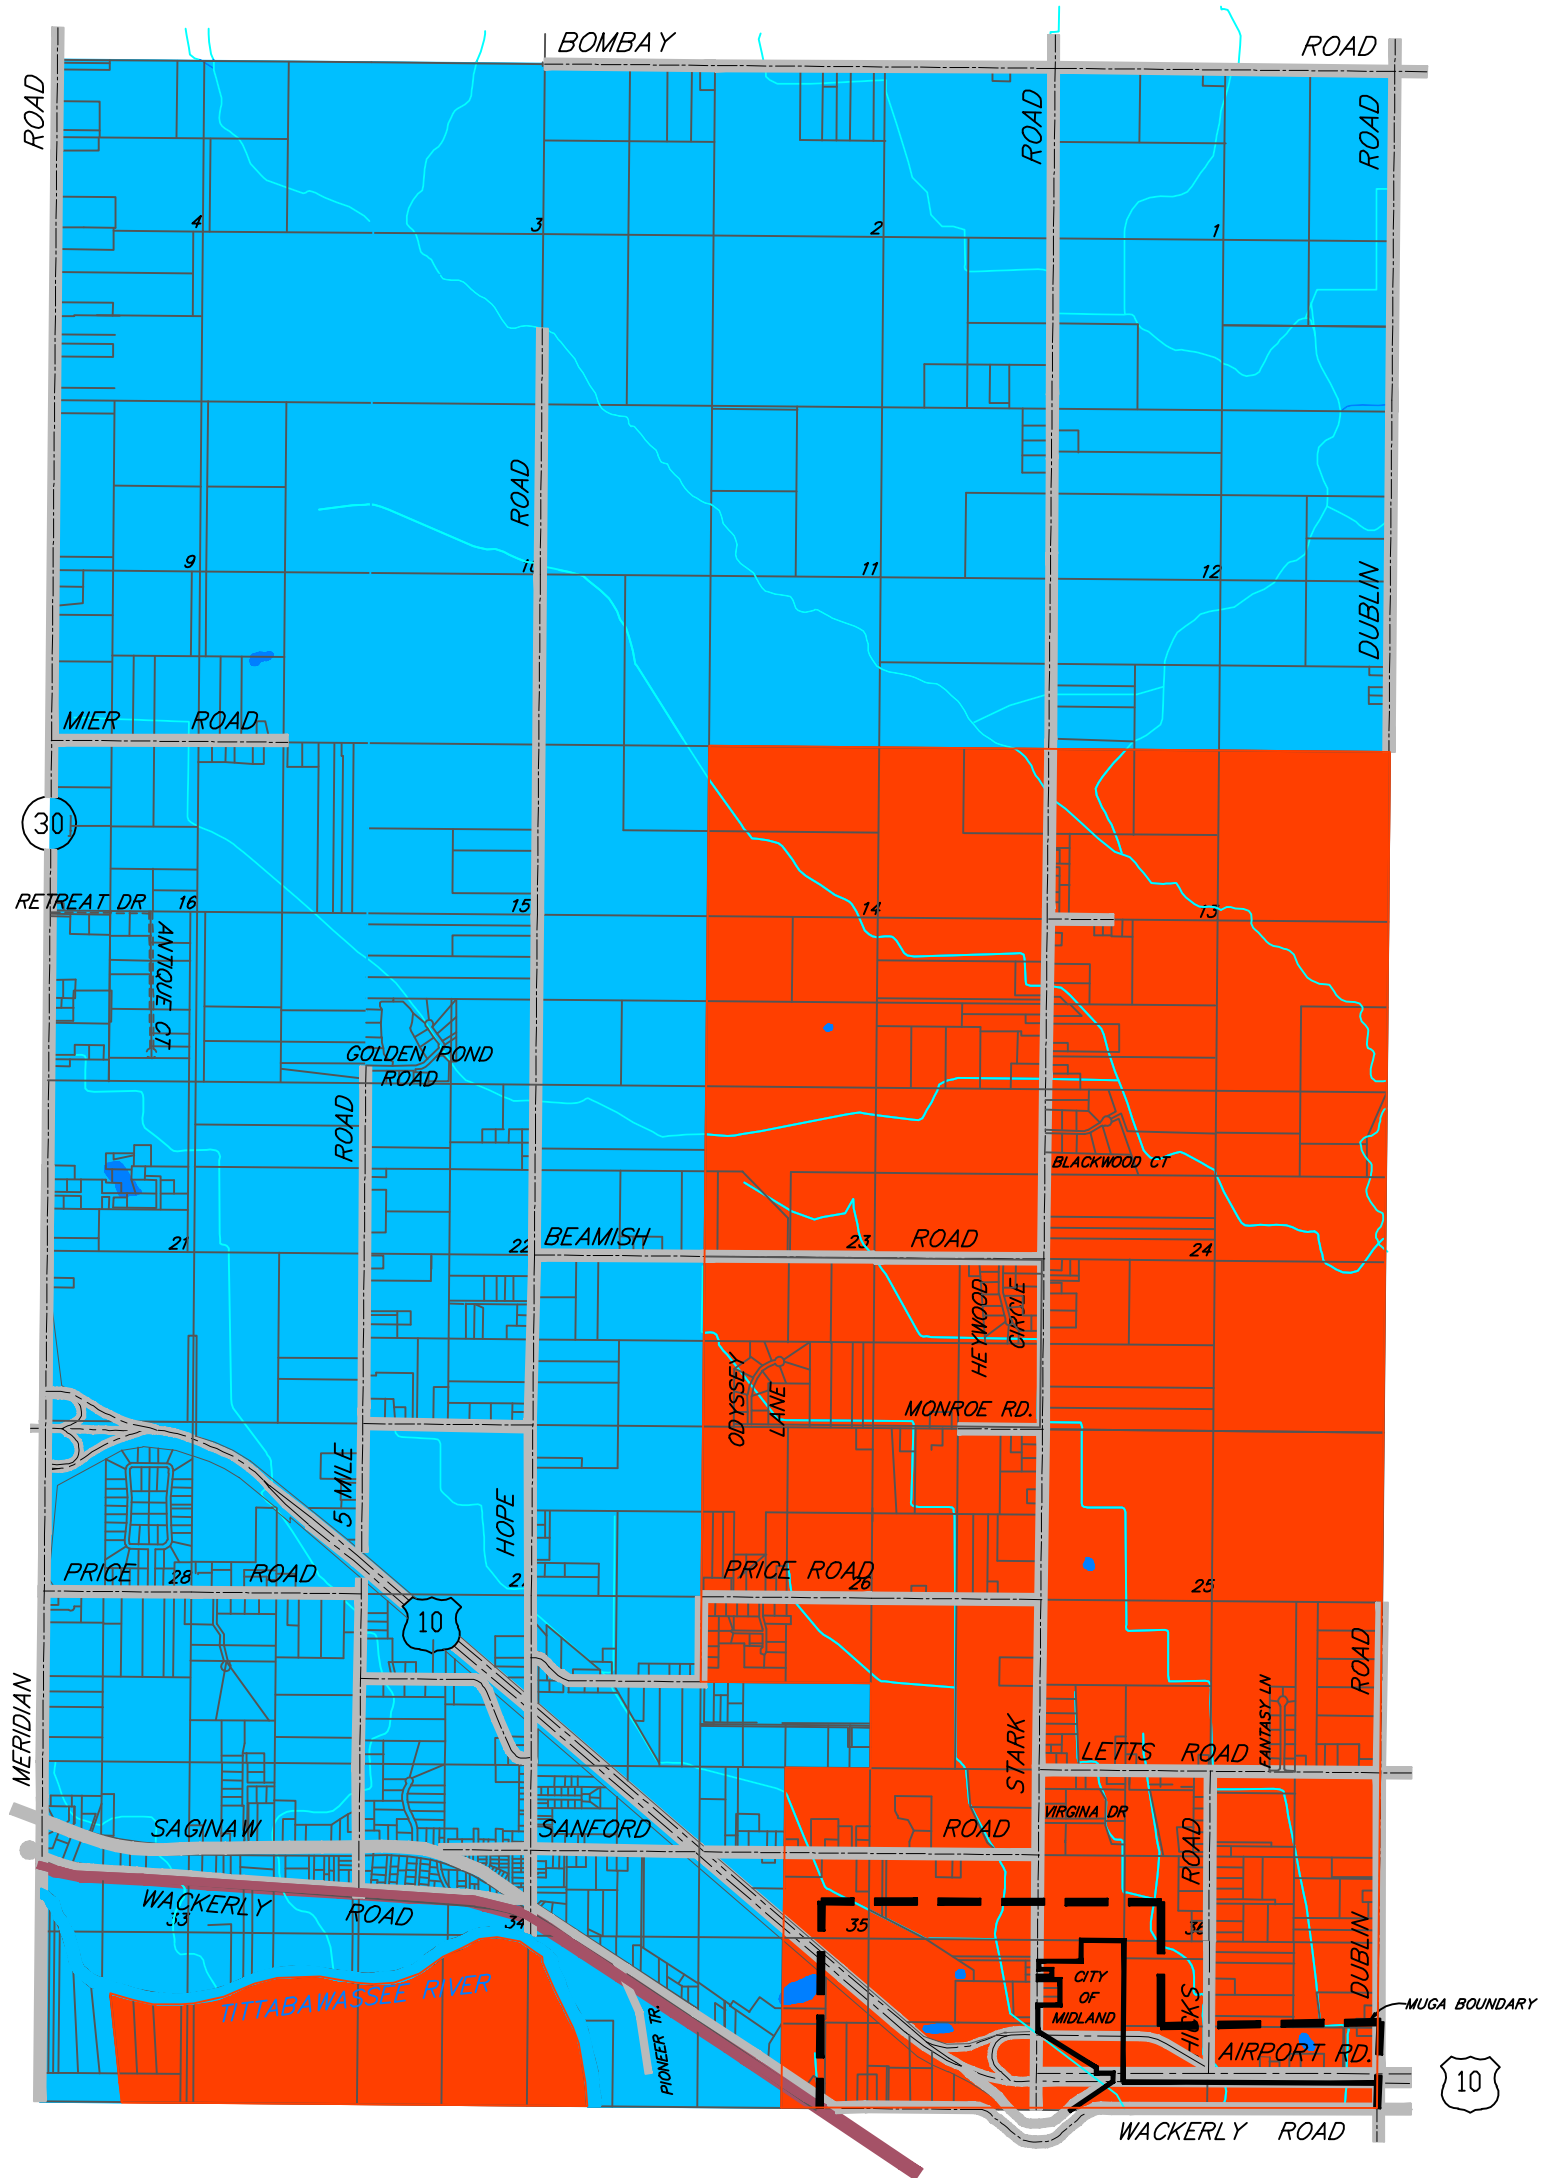

SCHOOL DISTRICT MAP

SCHOOL DISTRICT LEGEND

- MERIDIAN SCHOOL DISTRICT
- MIDLAND SCHOOL DISTRICT
- PERE MARQUETTE RAILS TO TRAILS
- WATER

LINCOLN TOWNSHIP
T.15 N.-R.1 E.
MIDLAND COUNTY, MICHIGAN